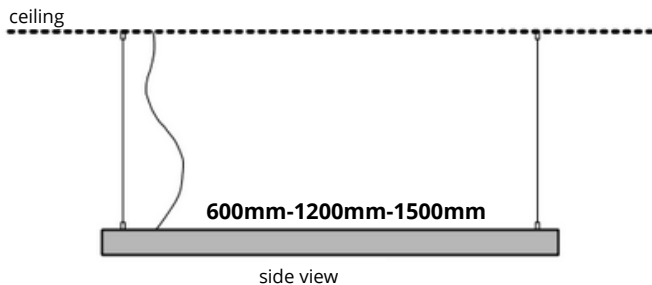

COLOR CHOICE

BLACK RAL 905
BLUE RAL 5010
GREEN RAL 6005
WHITE RAL 9010
GRAY RAL 9006
GOLD RAL 1036

**+ in addition to the
above, at the request of
the client, it is possible to
paint with any color from
the color palette**