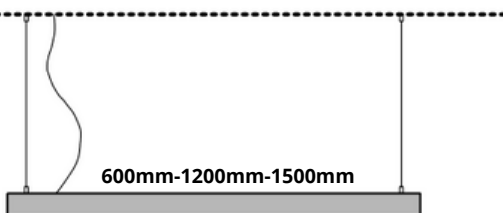

maximum one piece length 2850 mm

*the specified values are from the module

COLOR CHOICE

BLACK RAL 905
 BLUE RAL 5010
 GREEN RAL 6005
 WHITE RAL 9010
 GRAY RAL 9006
 GOLD RAL 1036

+ in addition to the above, at the request of the client, it is possible to paint with any color from the color palette

ceiling

side view

square shape

ML-15 T-LAMP

fully adjustable for your ideas and more...
choose shape, color and length

	W	lm	mm	lm/W
ML-15/4x600/4/s	68	10360	600x600	152
ML-15/4x600/4/s	136	23820	600x600	175