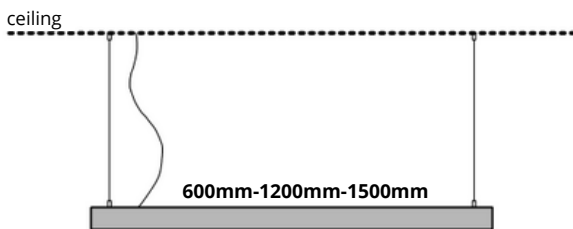

maximum one piece length 2850 mm

*the specified values are from the module

COLOR CHOISE

BLACK	RAL 905
BLUE	RAL 5010
GREEN	RAL 6005
WHITE	RAL 9010
GRAY	RAL 9006
GOLD	RAL 1036

+in addition to the above, at the request of the client, it is possible to paint with any color from the color palette