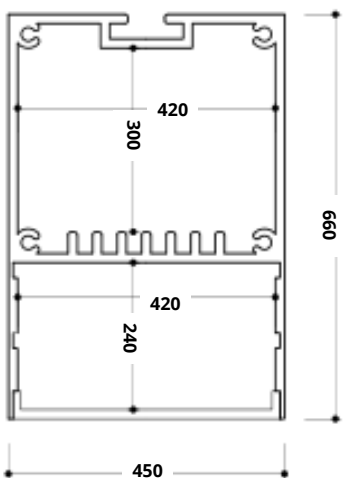

COLOR CHOICE

BLACK RAL 905
BLUE RAL 5010
GREEN RAL 6005
WHITE RAL 9010
GRAY RAL 9006
GOLD RAL 1036

**+ in addition to the
above, at the request of
the client, it is possible to
paint with any color from
the color palette**