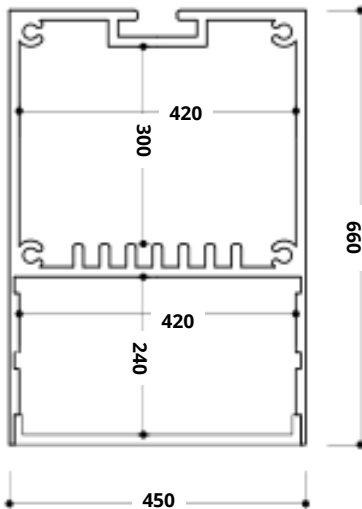

maximum one piece length 2850 mm

*the specified values are from the module

COLOR CHOISE

BLACK	RAL 905
BLUE	RAL 5010
GREEN	RAL 6005
WHITE	RAL 9010
GRAY	RAL 9006
GOLD	RAL 1036

+in addition to the above, at the request of the client, it is possible to paint with any color from the color palette

x shape

ML-12 X-LAMP

fully adjustable for your ideas and more...
choose shape, color and length

	W	lm	mm	lm/W
ML-12/4x600/4/s	68	10360	1200	152
ML-12/4x1200/4/s	136	23820	2400	175

*the specified values are from the module