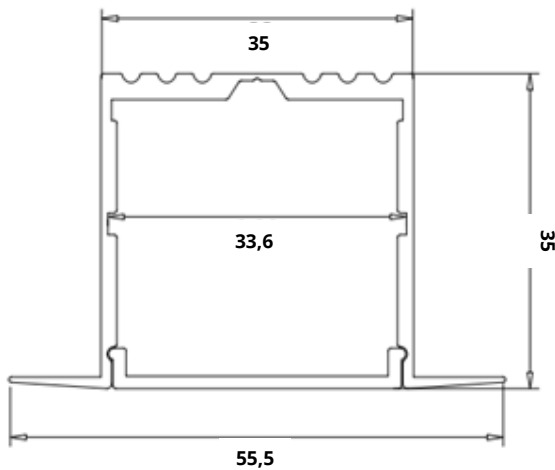

x shape

ML-12 X-LAMP

fully adjustable for your ideas and more...
choose shape, color and length

	W	lm	mm	lm/W
ML-12/4x600/4/s	68	10360	1200	152
ML-12/4x1200/4/s	136	23820	2400	175

*the specified values are from the module