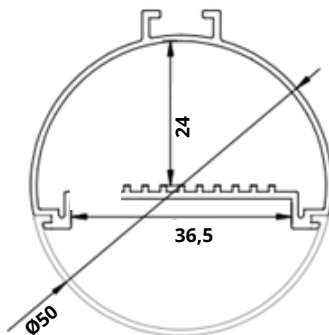

hexagon

ML-18 HEXA

fully adjustable for your ideas and more...
choose shape, color and length

	W	lm	mm	lm/W
ML-18/6X600/4/s	102	15540	600	152

*the specified values are from the module

COLOR CHOISE

BLACK RAL 905
 BLUE RAL 5010
 GREEN RAL 6005
 WHITE RAL 9010
 GRAY RAL 9006
 GOLD RAL 1036

maximum one piece length 2850 mm

*the specified values are from the module

COLOR CHOISE

BLACK	RAL 905
BLUE	RAL 5010
GREEN	RAL 6005
WHITE	RAL 9010
GRAY	RAL 9006
GOLD	RAL 1036

+ in addition to the above, at the request of the client, it is possible to paint with any color from the color palette

ML-DINY 60

fully adjustable for your ideas and more...

	W	lm	mm	lm/W
ML-D60/600/4/s	17	2590	600	152
ML-D60/1200/4/s	27	4383	1200	179
ML-D60/1200/4/s	34	5955	1200	174
ML-D60/1200/4/s	42	7020	1200	169
ML-D60/1200/4/s	49	8025	1200	164
ML-D60/1500/4/s	34	6047	1500	179
ML-D60/1500/4/s	43	7444	1500	174
ML-D60/1500/4/s	52	8775	1500	169
ML-D60/1500/4/s	61	10031	1500	164