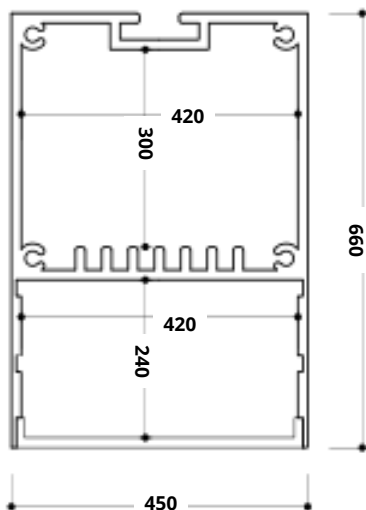

COLOR CHOISE

BLACK RAL 905
BLUE RAL 5010
GREEN RAL 6005
WHITE RAL 9010
GRAY RAL 9006
GOLD RAL 1036

+ in addition to the above, at the request of the client, it is possible to paint with any color from the color palette