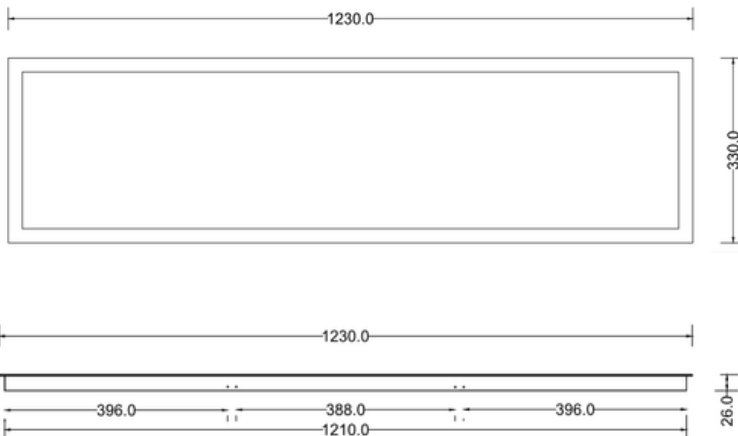

COLOR CHOISE

BLACK	RAL 905
BLUE	RAL 5010
GREEN	RAL 6005
WHITE	RAL 9010
GRAY	RAL 9006
GOLD	RAL 1036

+ in addition to the above, at the request of the client, it is possible to paint with any color from the color palette