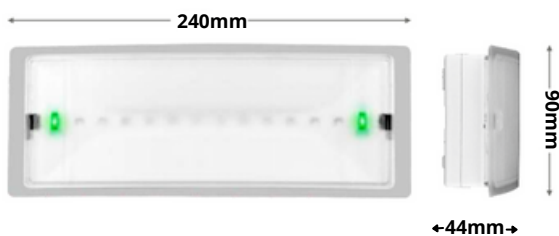

ML-9/leds

Widespread use of our panic lamps

Technical specifications:

Voltage: 220-240V AC/50-60HZ

Max. power consumption: 3W/3,5VA

Battery: 3,6V/1Ah

Minimum autonomous duration: 3 h

Illumination (230V AC/ emergency): 32lm/85lm

External dimensions: 240x90x44mm

Guarantee: 3 years (1 year for the battery)