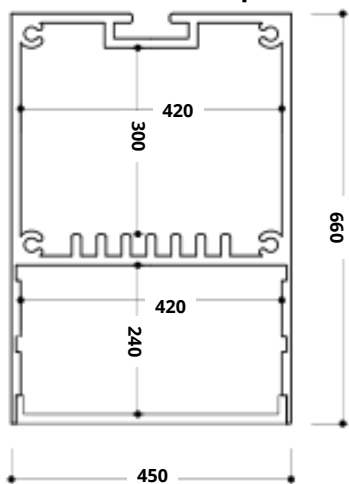

COLOR CHOICE

BLACK RAL 905
BLUE RAL 5010
GREEN RAL 6005
WHITE RAL 9010
GRAY RAL 9006
GOLD RAL 1036

+ in addition to the above, at the request of the client, it is possible to paint with any color from the color palette