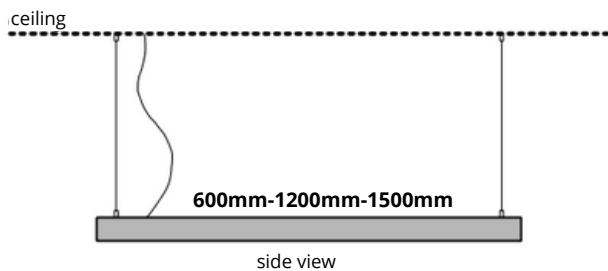

COLOR CHOISE

BLACK RAL 905
BLUE RAL 5010
GREEN RAL 6005
WHITE RAL 9010
GRAY RAL 9006
GOLD RAL 1036

+ in addition to the above, at the request of the client, it is possible to paint with any color from the color palette