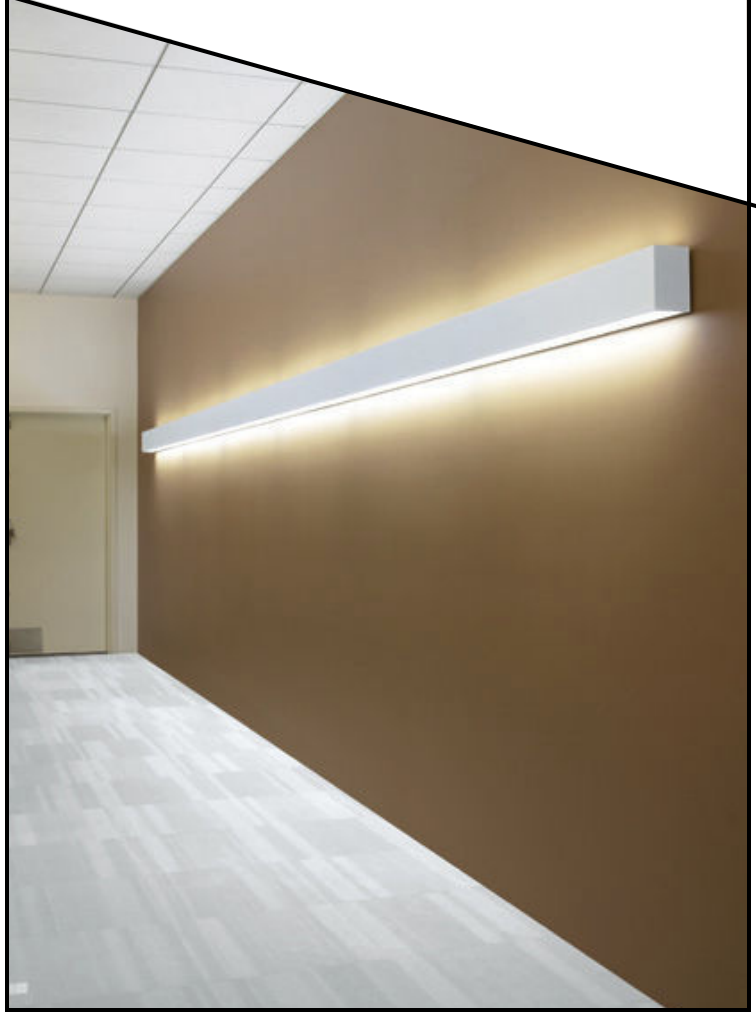

ML-16 UP-DOWN

fully adjustable for your ideas and more...

	W	lm	mm	lm/W
ML-16/600/4/s	34	2x2590	600	152
ML-16/1200/4/s	54	2x4838	1200	152
ML-16/1500/4/s	68	2x6047	1500	152

*the specified values are from the module

COLOR CHOISE

BLACK	RAL 905	+ in addition to the above, at the request of the client, it is possible to paint with any color from the color palette
BLUE	RAL 5010	
GREEN	RAL 6005	
WHITE	RAL 9010	
GRAY	RAL 9006	
GOLD	RAL 1036