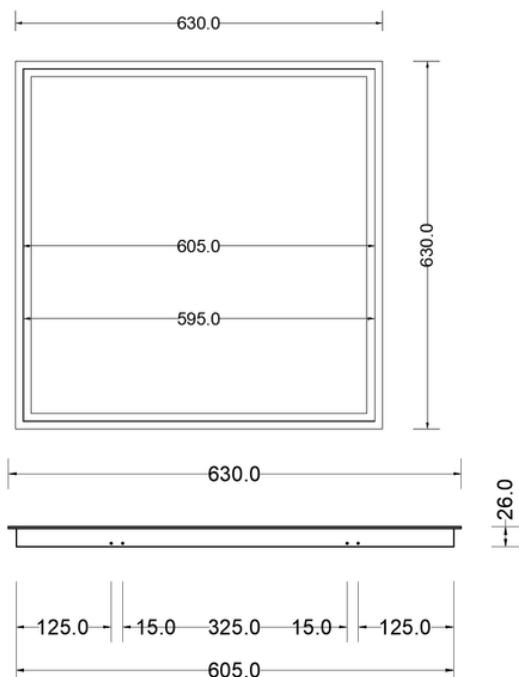

ML-DINY 60

fully adjustable for your ideas and more...

	W	lm	mm	lm/W
ML-D60/600/4/s	17	2590	600	152
ML-D60/1200/4/s	27	4383	1200	179
ML-D60/1200/4/s	34	5955	1200	174
ML-D60/1200/4/s	42	7020	1200	169
ML-D60/1200/4/s	49	8025	1200	164
ML-D60/1500/4/s	34	6047	1500	179
ML-D60/1500/4/s	43	7444	1500	174
ML-D60/1500/4/s	52	8775	1500	169
ML-D60/1500/4/s	61	10031	1500	164

ML-60/60 INSTALLED FRAME

fully adjustable for your ideas and more...

dimensions: 630x630mm

material aluminium

clipse: inox

COLOR CHOISE

BLACK	RAL 905
BLUE	RAL 5010
GREEN	RAL 6005
WHITE	RAL 9010
GRAY	RAL 9006
GOLD	RAL 1036

+ in addition to the above, at the request of the client, it is possible to paint with any color from the color palette

ML-120/30 INSTALLED FRAME

fully adjustable for your ideas and more...

dimensions: 1200x300mm

Model	W	lm	V	lm/W	IP	IK	Dimenzije	Ø
ML 7000	48	7081	46	148	66	08	616*303*150mm	50
ML 14000	96	14162	92	148	66	08	676*303*186mm	60
ML 20000	144	21200	138	148	66	08	676*303*186mm	60

* specified values are from the module