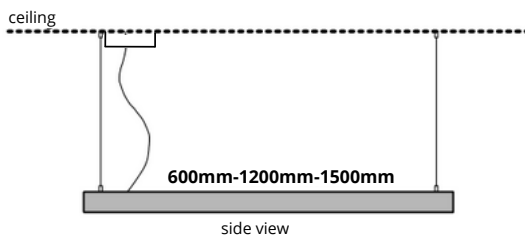

maximum one piece length 2850 mm

*the specified values are from the module

COLOR CHOISE

BLACK	RAL 905
BLUE	RAL 5010
GREEN	RAL 6005
WHITE	RAL 9010
GRAY	RAL 9006
GOLD	RAL 1036

+ in addition to the above, at the request of the client, it is possible to paint with any color from the color palette

ML-60/60 INSTALLED FRAME

fully adjustable for your ideas and more...

dimensions: 630x630mm

material aluminium

clipse: inox

COLOR CHOISE

BLACK	RAL 905
BLUE	RAL 5010
GREEN	RAL 6005
WHITE	RAL 9010
GRAY	RAL 9006
GOLD	RAL 1036