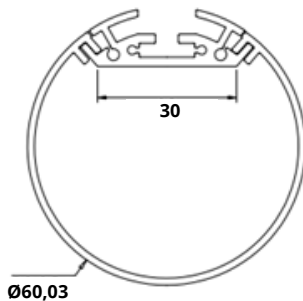

ML-DINY 60

fully adjustable for your ideas and more...

	W	lm	mm	lm/W
ML-D60/600/4/s	17	2590	600	152
ML-D60/1200/4/s	27	4383	1200	179
ML-D60/1200/4/s	34	5955	1200	174
ML-D60/1200/4/s	42	7020	1200	169
ML-D60/1200/4/s	49	8025	1200	164
ML-D60/1500/4/s	34	6047	1500	179
ML-D60/1500/4/s	43	7444	1500	174
ML-D60/1500/4/s	52	8775	1500	169
ML-D60/1500/4/s	61	10031	1500	164

maximum one piece length 2850 mm

*the specified values are from the module

COLOR CHOISE

BLACK	RAL 905
BLUE	RAL 5010
GREEN	RAL 6005
WHITE	RAL 9010
GRAY	RAL 9006
GOLD	RAL 1036

+ in addition to the above, at the request of the client, it is possible to paint with any color from the color palette

ML-60/60 INSTALLED FRAME

fully adjustable for your ideas and more...

dimensions: 630x630mm

material aluminium

clipse: inox

COLOR CHOISE

BLACK	RAL 905
BLUE	RAL 5010
GREEN	RAL 6005
WHITE	RAL 9010
GRAY	RAL 9006
GOLD	RAL 1036

Model	W	lm	V	lm/W	IP	IK	Dimenzije	Ø
ML 7000	48	7081	46	148	66	08	616*303*150mm	50
ML 14000	96	14162	92	148	66	08	676*303*186mm	60
ML 20000	144	21200	138	148	66	08	676*303*186mm	60

* specified values are from the module