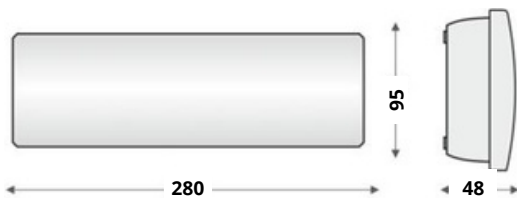

Technical specifications:

Voltage: 220-240V AC/50-60HZ

Max. power consumption: 1,1W/1,5VA

Battery: 3,6V/0,6Ah

Minimum autonomous duration: 1h

Illumination (emergency): 75lm

External dimensions: 280x95x48mm

Guarantee: 3 years (1 year for the battery)