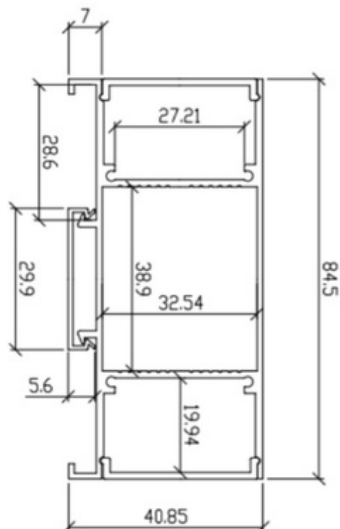

ML-16 UP-DOWN

fully adjustable for your ideas and more...

	W	lm	mm	lm/W
ML-16/600/4/s	34	2x2590	600	152
ML-16/1200/4/s	54	2x4838	1200	152
ML-16/1500/4/s	68	2x6047	1500	152

*the specified values are from the module

COLOR CHOISE

BLACK	RAL 905	+ in addition to the above, at the request of the client, it is possible to paint with any color from the color palette
BLUE	RAL 5010	
GREEN	RAL 6005	
WHITE	RAL 9010	
GRAY	RAL 9006	
GOLD	RAL 1036