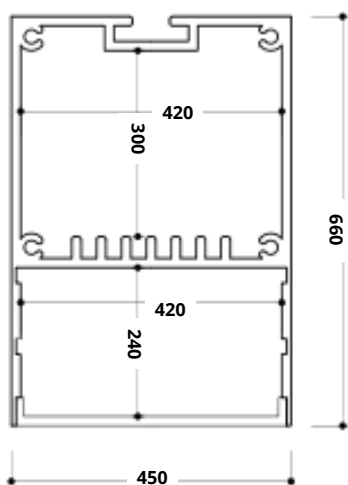

*the specified values are from the module

shape rectangle

ML-14 T-LAMP

fully adjustable for your ideas and more...
choose shape, color and length

	W	lm	mm	lm/W
ML-14/600/4/s	62	9380	600x300	151
ML-14/1200/4/s	82	12966	1200x300	158

maximum one piece length 2850 mm

*the specified values are from the module

COLOR CHOICE

BLACK RAL 905
 BLUE RAL 5010
 GREEN RAL 6005
 WHITE RAL 9010
 GRAY RAL 9006
 GOLD RAL 1036

+ in addition to the above, at the request of the client, it is possible to paint with any color from the color palette

ceiling

side view

square shape

ML-15 T-LAMP

fully adjustable for your ideas and more...
choose shape, color and length

	W	lm	mm	lm/W
ML-15/4x600/4/s	68	10360	600x600	152
ML-15/4x600/4/s	136	23820	600x600	175