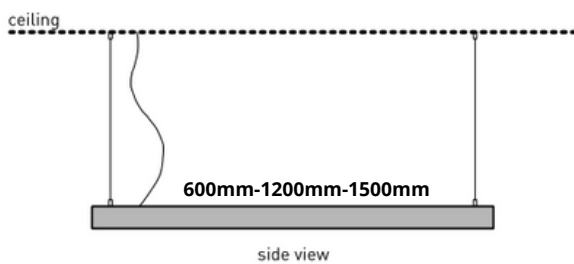

maximum one piece length 2850 mm

*the specified values are from the module

COLOR CHOISE

BLACK	RAL 905
BLUE	RAL 5010
GREEN	RAL 6005
WHITE	RAL 9010
GRAY	RAL 9006
GOLD	RAL 1036

+ in addition to the above, at the request of the client, it is possible to paint with any color from the color palette