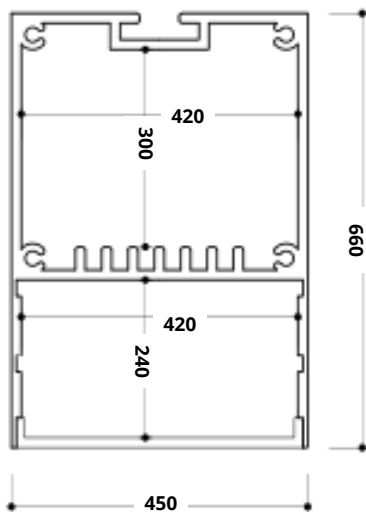

ceiling

side view

square shape

ML-15 T-LAMP

fully adjustable for your ideas and more...
choose shape, color and length

	W	lm	mm	lm/W
ML-15/4x600/4/s	68	10360	600x600	152
ML-15/4x600/4/s	136	23820	600x600	175

ceiling

side view

ML-16 UP-DOWN

fully adjustable for your ideas and more...

	W	lm	mm	lm/W
ML-16/600/4/s	34	2x2590	600	152
ML-16/1200/4/s	54	2x4838	1200	152
ML-16/1500/4/s	68	2x6047	1500	152

*the specified values are from the module