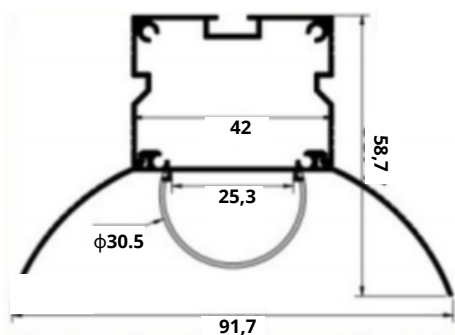

ceiling

side view

ML-16 UP-DOWN

fully adjustable for your ideas and more...

	W	lm	mm	lm/W
ML-16/600/4/s	34	2x2590	600	152
ML-16/1200/4/s	54	2x4838	1200	152
ML-16/1500/4/s	68	2x6047	1500	152

*the specified values are from the module

ML-17 SHADOW LAMP

fully adjustable for your ideas and more...

	W	lm	mm	lm/W
ML-17/600/4/s	17	2590	600	152
ML-17/1200/4/s	27	4383	1200	179
ML-17/1200/4/s	34	5955	1200	174
ML-17/1200/4/s	42	7020	1200	169
ML-17/1200/4/s	49	8025	1200	164
ML-17/1500/4/s	34	6047	1500	179
ML-17/1500/4/s	43	7444	1500	174
ML-17/1500/4/s	52	8775	1500	169
ML-17/1500/4/s	61	10031	1500	164

maximum one piece length 2850 mm

*the specified values are from the module

COLOR CHOISE

BLACK	RAL 905
BLUE	RAL 5010
GREEN	RAL 6005
WHITE	RAL 9010
GRAY	RAL 9006
GOLD	RAL 1036

+ in addition to the above, at the request of the client, it is possible to paint with any color from the color palette

hexagon

ML-18 HEXA

fully adjustable for your ideas and more...
choose shape, color and length

	W	lm	mm	lm/W
ML-18/6X600/4/s	102	15540	600	152

*the specified values are from the module

COLOR CHOISE

BLACK RAL 905
 BLUE RAL 5010
 GREEN RAL 6005
 WHITE RAL 9010
 GRAY RAL 9006
 GOLD RAL 1036