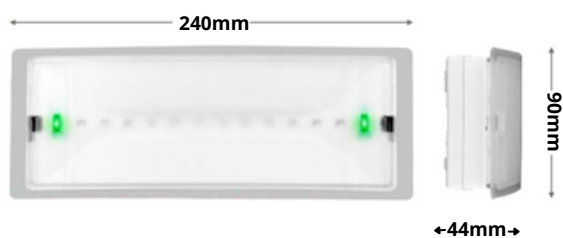

ML-8/leds

Widespread use of our panic lamps

Technical specifications:

Voltage: 220-240V AC/50-60HZ

Max. power consumption: 2,7W/3VA

Battery: 3,6V/0,6Ah

Minimum autonomous duration: 1,5 h

Illumination (230V AC/ emergency): 35lm/85lm

External dimensions: 240x90x44mm

Guarantee: 3 years (1 year for the battery)