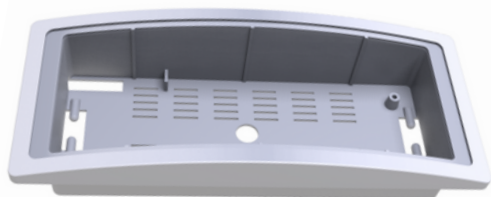

ML-8/leds

Widespread use of our panic lamps

Technical specifications:

Voltage: 220-240V AC/50-60HZ

Max. power consumption: 2,7W/3VA

Battery: 3,6V/0,6Ah

Minimum autonomous duration: 1,5 h

Illumination (230V AC/ emergency): 35lm/85lm

External dimensions: 240x90x44mm

Guarantee: 3 years (1 year for the battery)