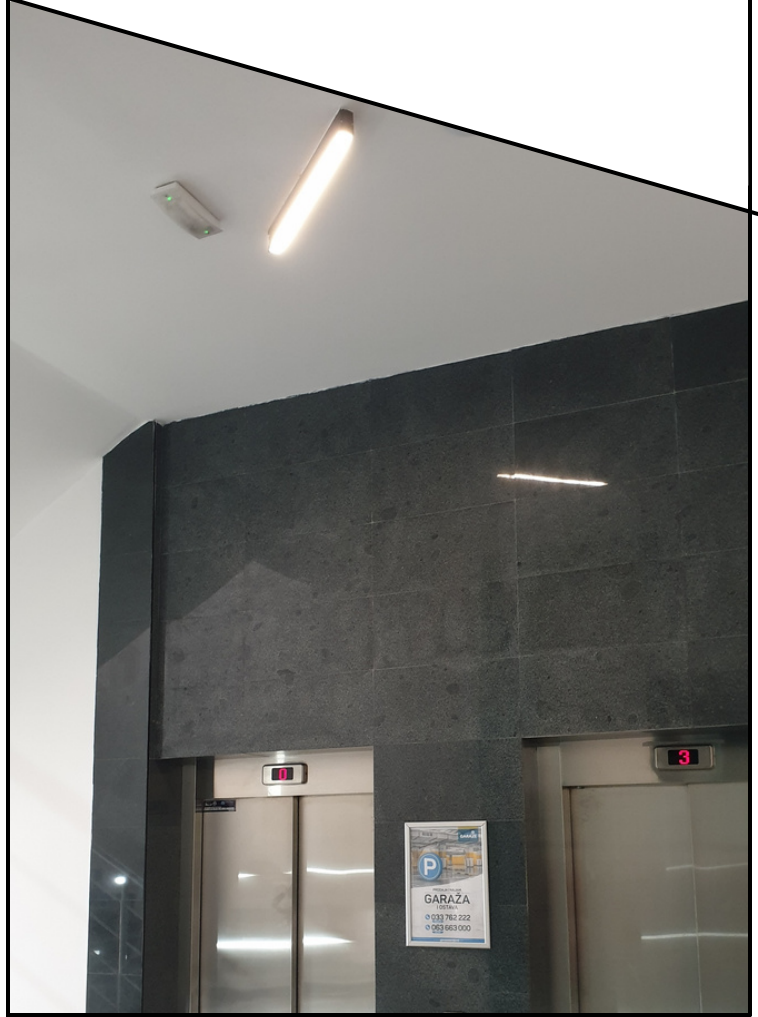

ML-9/leds

Široka primjena naših panik svjetiljki

Tehničke specifikacije:

Voltage: 220-240V AC/50-60HZ

Max. power consumption: 3W/3,5VA

Battery: 3,6V/1Ah

Minimum autonomous duration: 3 sata

Illumination (230V AC/ emergency): 32lm/85lm

External dimensions: 240x90x44mm

Guarantee: 3 godine (1 godina za bateriju)